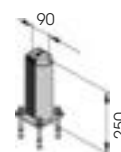

GRD 90

FAST AND EASY TO INSTALL

M12 GALVANISED STEEL

GRD 90 250

Packing Colour **unpacked on pallet**

**B** **M**

Equipped with accessories