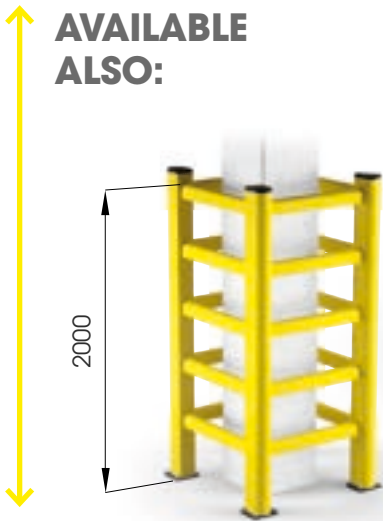

Column protection

TOWER PROTECTION

DIFFERENT SIZES AND HEIGHT ON REQUEST

M12 GALVANISED STEEL

AVAILABLE ALSO:

1100

TOWER

Also 2/3 SIDES available

Equipped with accessories

Packing Colour to be defined

B M