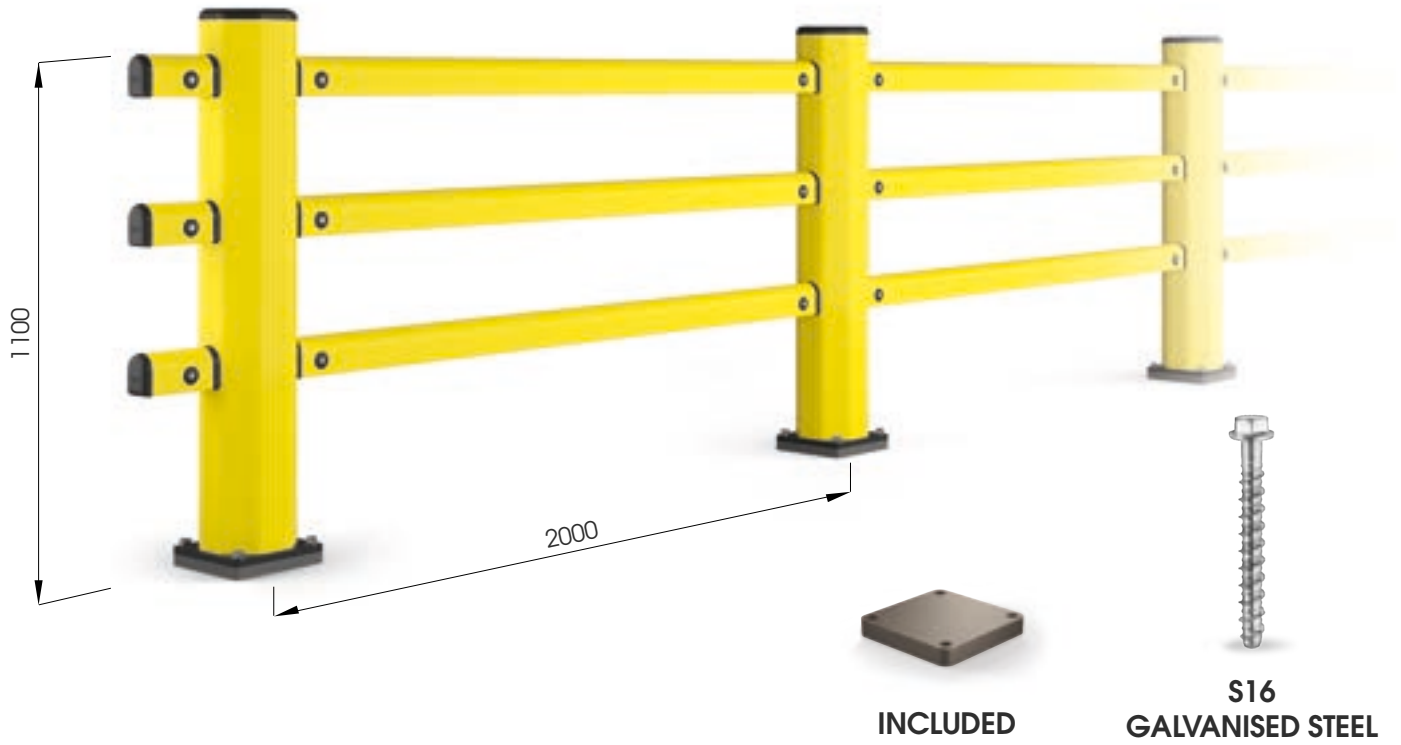

# PED 200 PIN

FAST AND EASY TO INSTALL

INCLUDED

S16 GALVANISED STEEL

PED 200 PIN  
2000x1200

Packing Colour **unpacked on pallet**  
M

Equipped with accessories