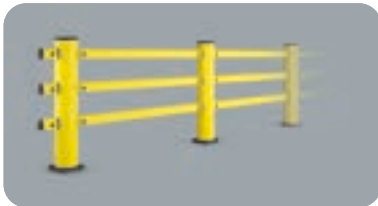

# PED 200 PIN

FAST AND EASY TO INSTALL

INCLUDED

S16 GALVANISED STEEL

PED 200 PIN  
2000x1200

Packing Colour **unpacked on pallet**  
M

Equipped with accessories