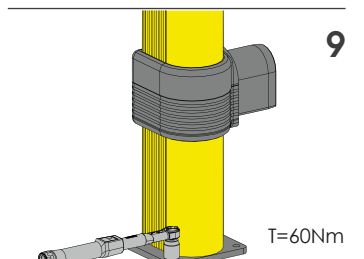

LINK SINGLE

GUARD RAIL A SINGOLA BARRIERA REGOLABILE
ADJUSTABLE SINGLE RAIL BARRIER

LINK SINGLE

ISTRUZIONI DI INSTALLAZIONE
ASSEMBLY INSTRUCTIONS

LINK
CORNER

WARNING | The distance of installation depends on speed and weight of vehicle
The product is equipped with screws M8