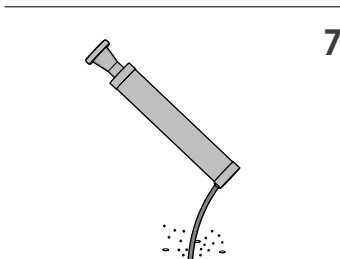

LINK SINGLE

GUARD RAIL A SINGOLA BARRIERA REGOLABILE
ADJUSTABLE SINGLE RAIL BARRIER

LINK SINGLE

ISTRUZIONI DI INSTALLAZIONE
ASSEMBLY INSTRUCTIONS

LINK
CORNER

WARNING | The distance of installation depends on speed and weight of vehicle
The product is equipped with screws M8