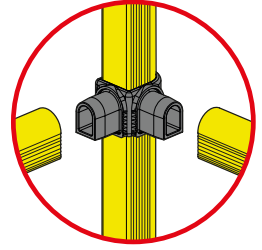

LINK SINGLE

GUARD RAIL A SINGOLA BARRIERA REGOLABILE
ADJUSTABLE SINGLE RAIL BARRIER

LINK SINGLE

ISTRUZIONI DI INSTALLAZIONE
ASSEMBLY INSTRUCTIONS

LINK
CORNER

WARNING | The distance of installation depends on speed and weight of vehicle
The product is equipped with screws M8