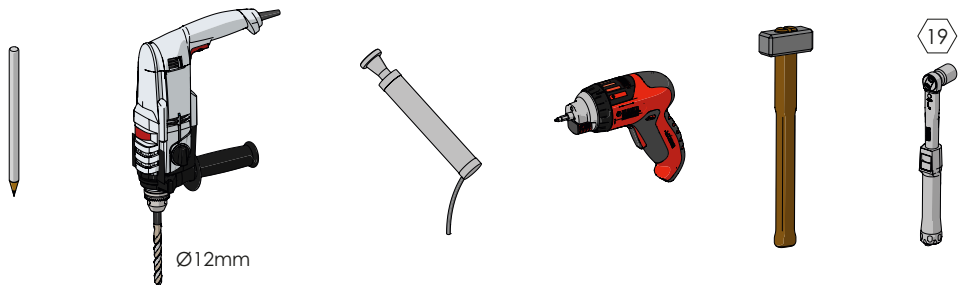

LINK SINGLE

GUARD RAIL A SINGOLA BARRIERA REGOLABILE
ADJUSTABLE SINGLE RAIL BARRIER

LINK SINGLE

ISTRUZIONI DI INSTALLAZIONE
ASSEMBLY INSTRUCTIONS

LINK
CORNER

WARNING | The distance of installation depends on speed and weight of vehicle
The product is equipped with screws M8