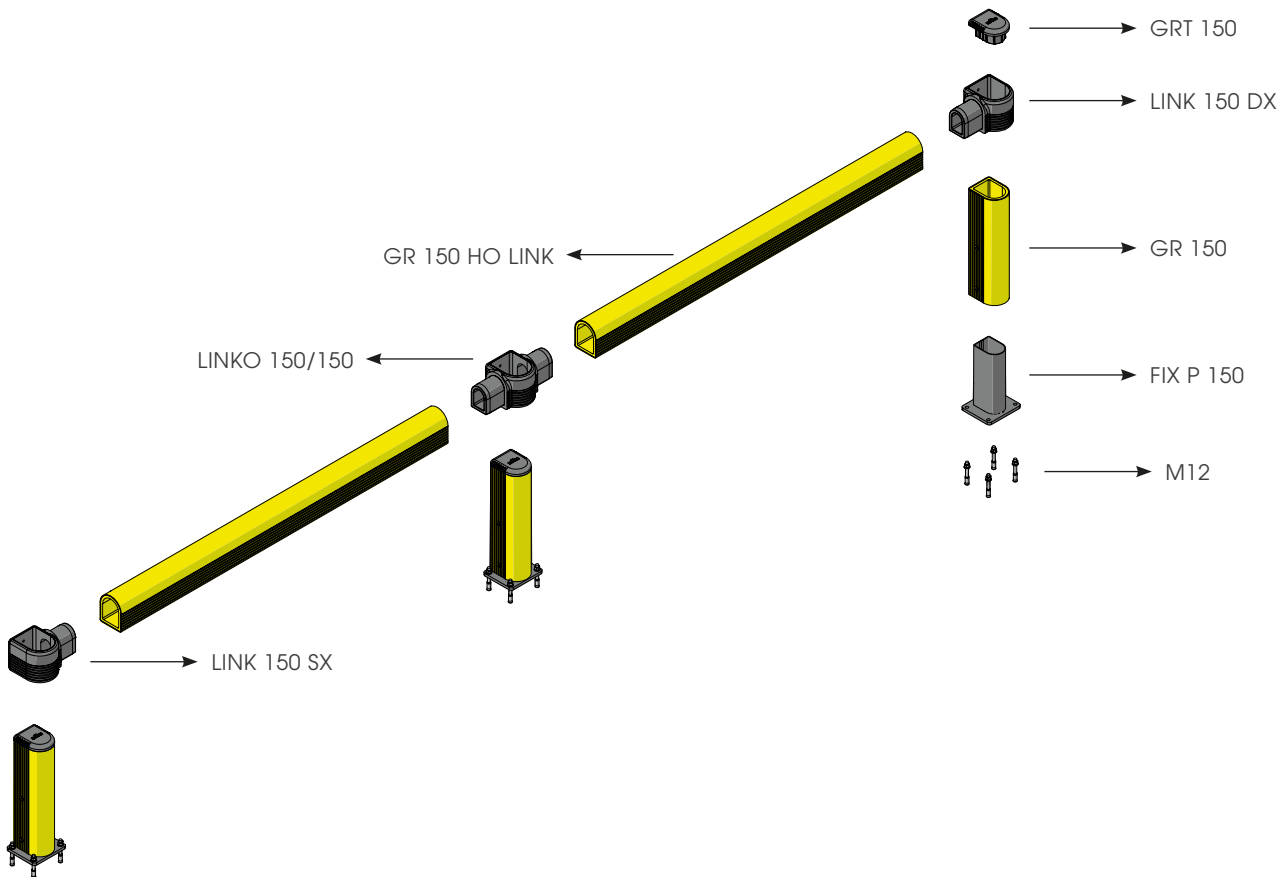

LINK SINGLE

GUARD RAIL A SINGOLA BARRIERA REGOLABILE
ADJUSTABLE SINGLE RAIL BARRIER

LINK SINGLE

ISTRUZIONI DI INSTALLAZIONE
ASSEMBLY INSTRUCTIONS

LINK
CORNER

WARNING | The distance of installation depends on speed and weight of vehicle
The product is equipped with screws M8

LINK SINGLE

ISTRUZIONI DI INSTALLAZIONE
ASSEMBLY INSTRUCTIONS