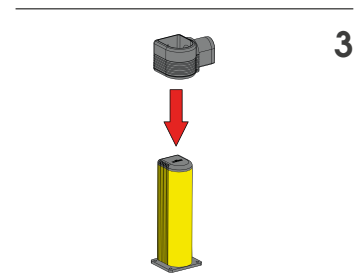

LINK SINGLE

GUARD RAIL A SINGOLA BARRIERA REGOLABILE
ADJUSTABLE SINGLE RAIL BARRIER

LINK SINGLE

ISTRUZIONI DI INSTALLAZIONE
ASSEMBLY INSTRUCTIONS

LINK
CORNER

WARNING | The distance of installation depends on speed and weight of vehicle
The product is equipped with screws M8