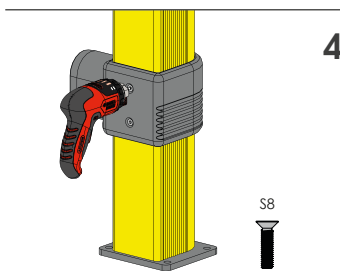

LINK SINGLE

GUARD RAIL A SINGOLA BARRIERA REGOLABILE
ADJUSTABLE SINGLE RAIL BARRIER

LINK SINGLE

ISTRUZIONI DI INSTALLAZIONE
ASSEMBLY INSTRUCTIONS

LINK
CORNER

WARNING | The distance of installation depends on speed and weight of vehicle
The product is equipped with screws M8