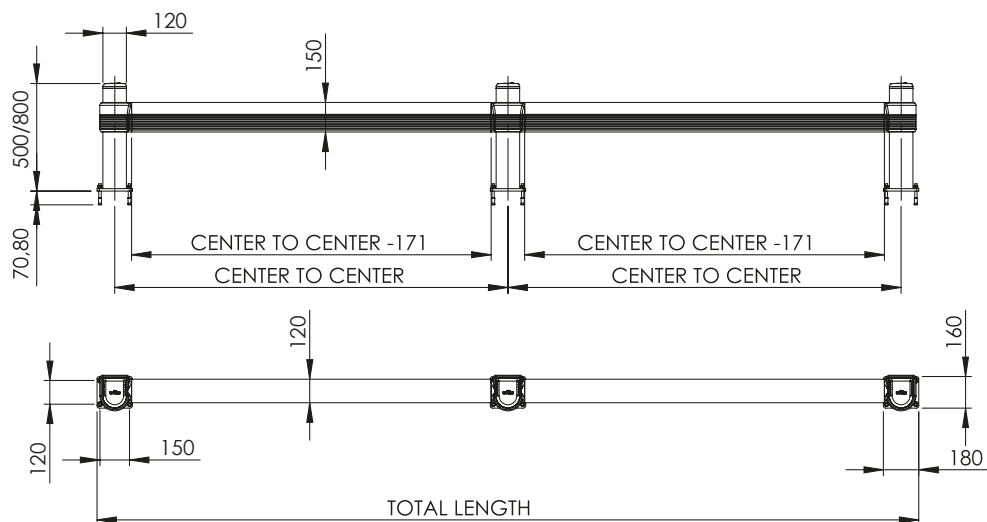

LINK SINGLE

GUARD RAIL A SINGOLA BARRIERA REGOLABILE
ADJUSTABLE SINGLE RAIL BARRIER

LINK SINGLE

ISTRUZIONI DI INSTALLAZIONE
ASSEMBLY INSTRUCTIONS

LINK
CORNER

WARNING | The distance of installation depends on speed and weight of vehicle
The product is equipped with screws M8