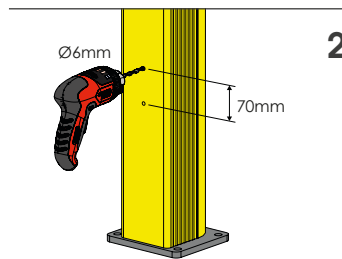

LINK SINGLE

GUARD RAIL A SINGOLA BARRIERA REGOLABILE
ADJUSTABLE SINGLE RAIL BARRIER

LINK SINGLE

ISTRUZIONI DI INSTALLAZIONE
ASSEMBLY INSTRUCTIONS

LINK
CORNER

WARNING | The distance of installation depends on speed and weight of vehicle
The product is equipped with screws M8