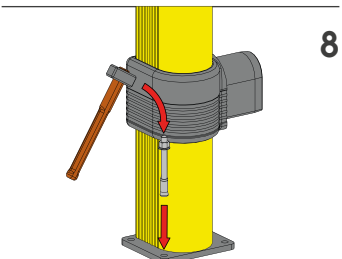

LINK SINGLE

GUARD RAIL A SINGOLA BARRIERA REGOLABILE
ADJUSTABLE SINGLE RAIL BARRIER

LINK SINGLE

ISTRUZIONI DI INSTALLAZIONE
ASSEMBLY INSTRUCTIONS

LINK
CORNER

WARNING | The distance of installation depends on speed and weight of vehicle
The product is equipped with screws M8