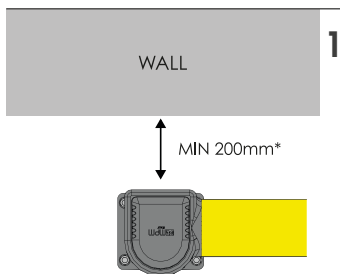

LINK SINGLE

GUARD RAIL A SINGOLA BARRIERA REGOLABILE
ADJUSTABLE SINGLE RAIL BARRIER

LINK SINGLE

ISTRUZIONI DI INSTALLAZIONE
ASSEMBLY INSTRUCTIONS

LINK
CORNER

WARNING | The distance of installation depends on speed and weight of vehicle
The product is equipped with screws M8