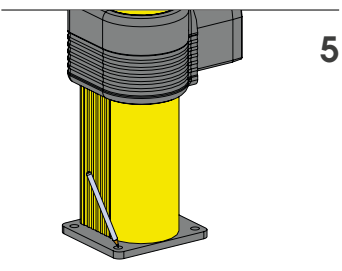

LINK SINGLE

GUARD RAIL A SINGOLA BARRIERA REGOLABILE
ADJUSTABLE SINGLE RAIL BARRIER

LINK SINGLE

ISTRUZIONI DI INSTALLAZIONE
ASSEMBLY INSTRUCTIONS

LINK
CORNER

WARNING | The distance of installation depends on speed and weight of vehicle
The product is equipped with screws M8