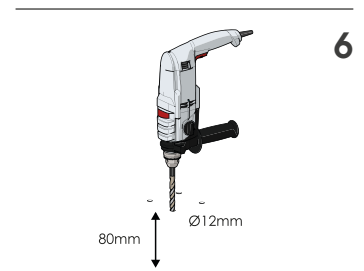

LINK SINGLE

GUARD RAIL A SINGOLA BARRIERA REGOLABILE
ADJUSTABLE SINGLE RAIL BARRIER

LINK SINGLE

ISTRUZIONI DI INSTALLAZIONE
ASSEMBLY INSTRUCTIONS

LINK
CORNER

WARNING | The distance of installation depends on speed and weight of vehicle
The product is equipped with screws M8