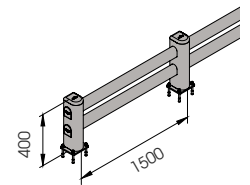

SM

DIFFERENT SIZES ON REQUEST

FAST AND EASY TO INSTALL

Length 1.100
Packing unpacked on pallet
Colour B M

Equipped with accessories

Packing unpacked on pallet
Colour B M

Equipped with accessories