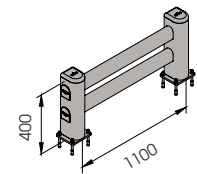

SM

DIFFERENT SIZES ON REQUEST

FAST AND EASY TO INSTALL

M12 GALVANISED STEEL

SM 1100x400

Length 1.100
Packing unpacked on pallet
Colour B M

Equipped with accessories

SM 1500x400 MODULAR